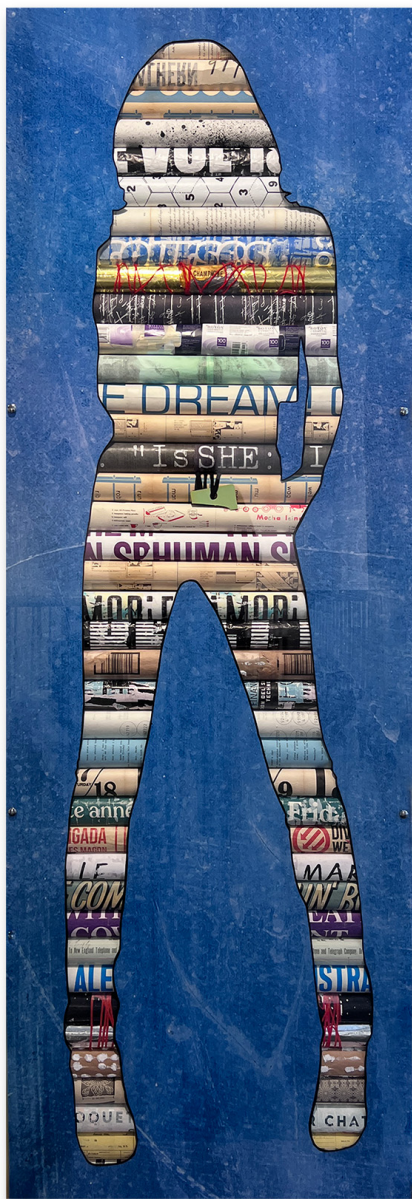

LANOUE GALLERY

Jane Maxwell, *Is She? (On hold)*
Paper scrolls with plexi, 77 x 27 x 2 in.