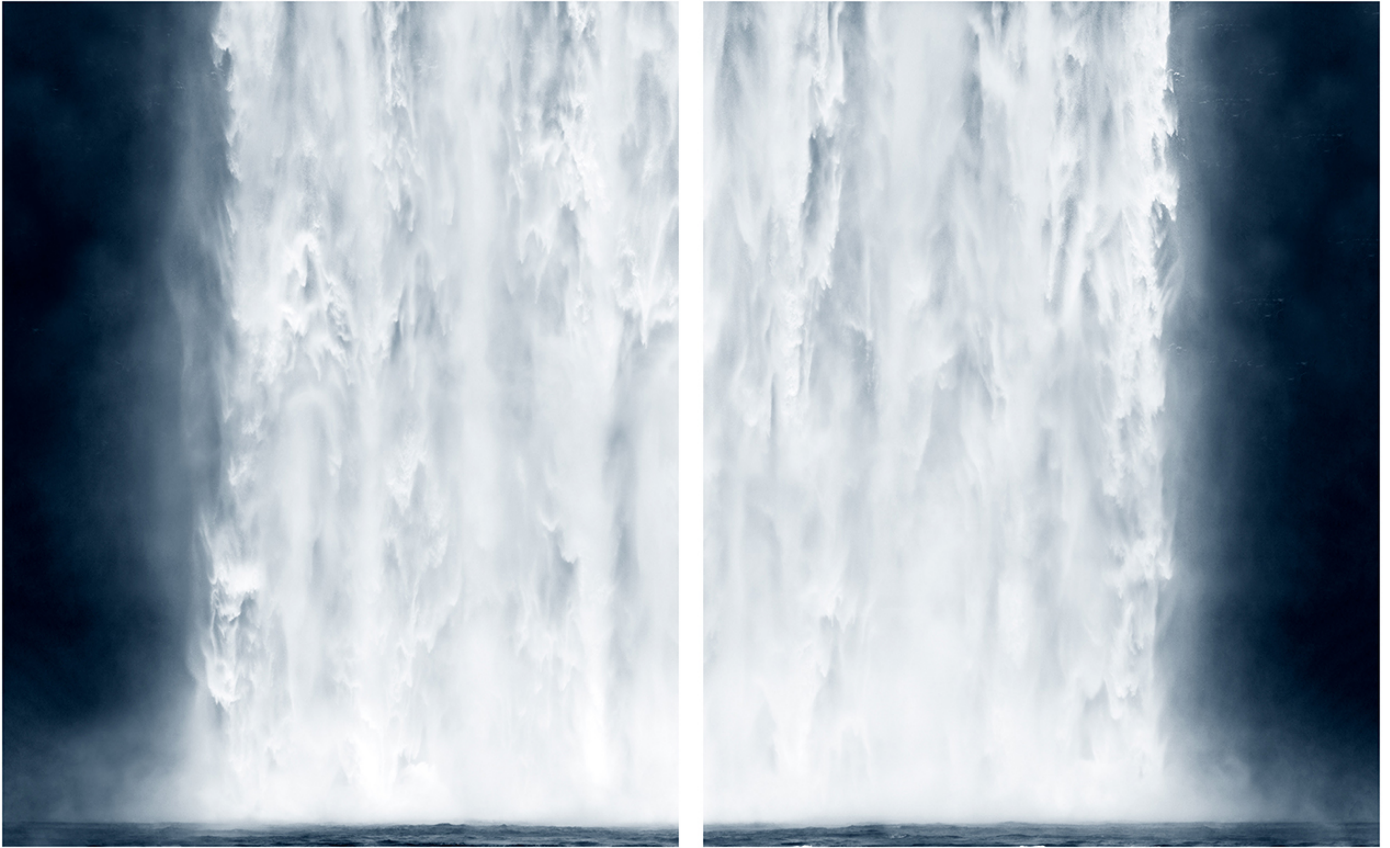

# LANOUE GALLERY

Jonathan Smith, *Fall #7 (diptych)*  
Chromogenic print, 40x64", 50x80", 70x112"