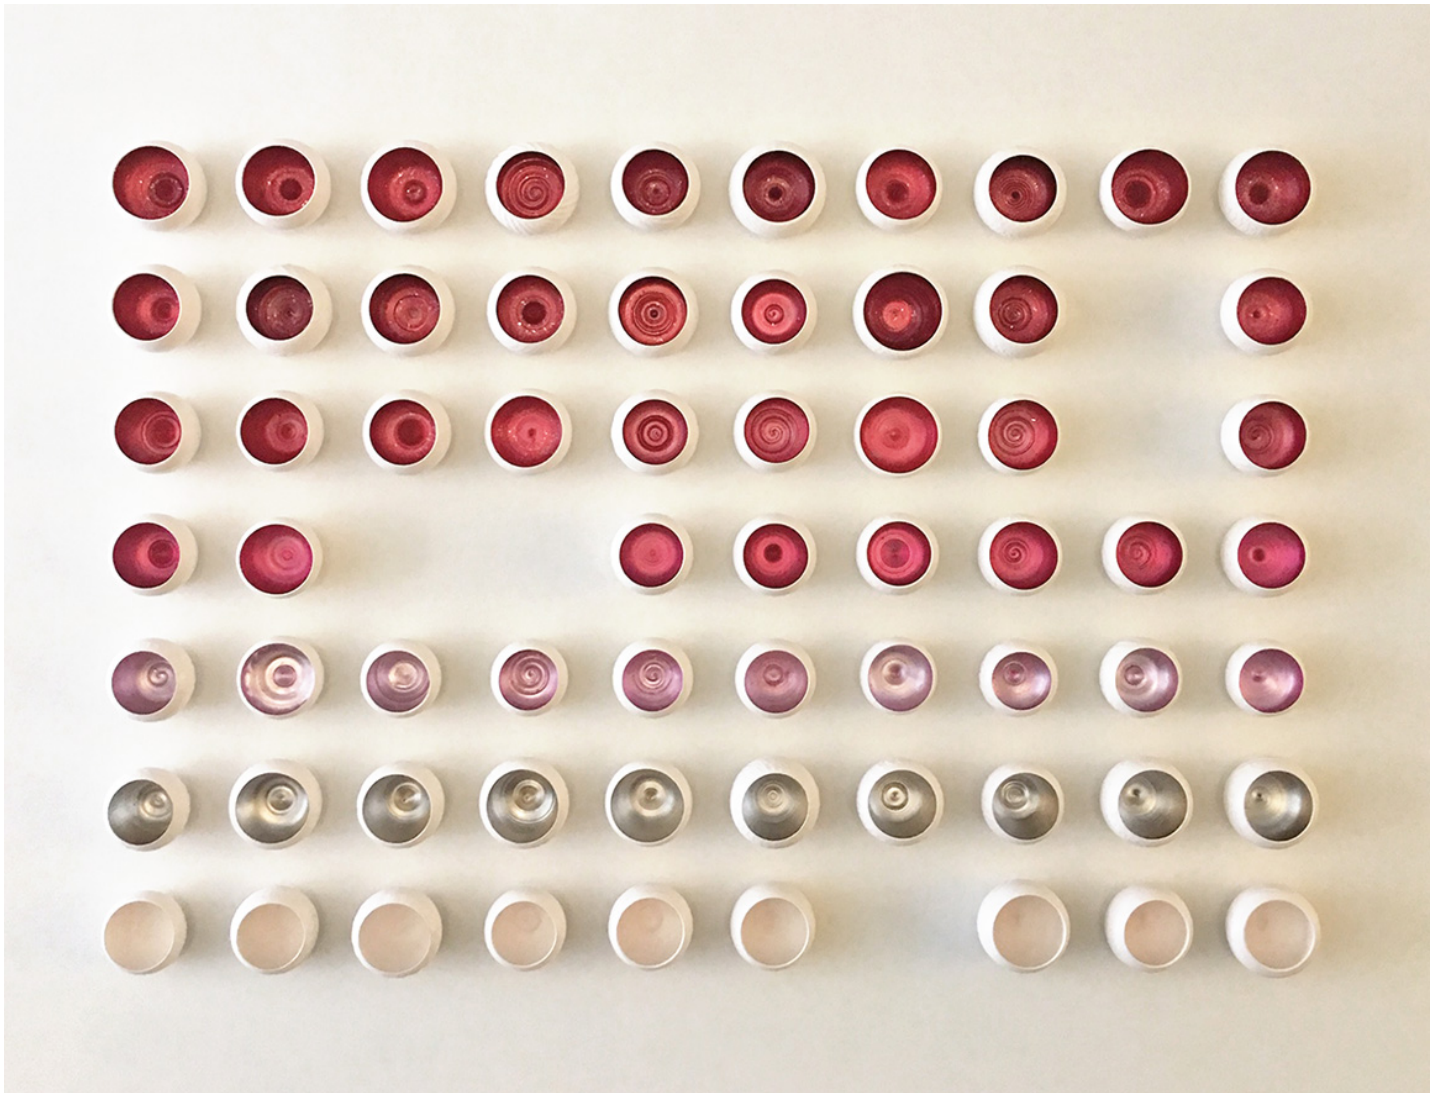

LANOUE GALLERY

Lucrecia Waggoner, *Glow*
Porcelain and mixed media, Size variable