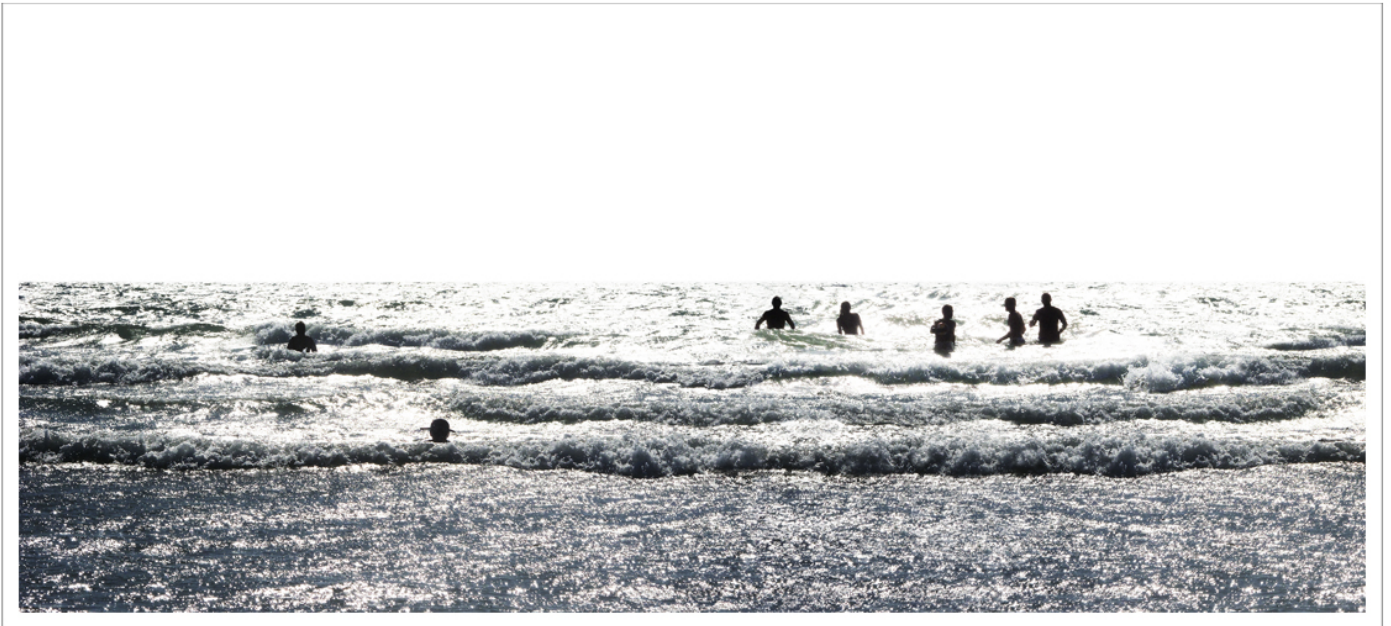

# LANOUE GALLERY

Marc Harrold, *Beach 44*  
Sublimchrome on aluminum, 26 x 57 in