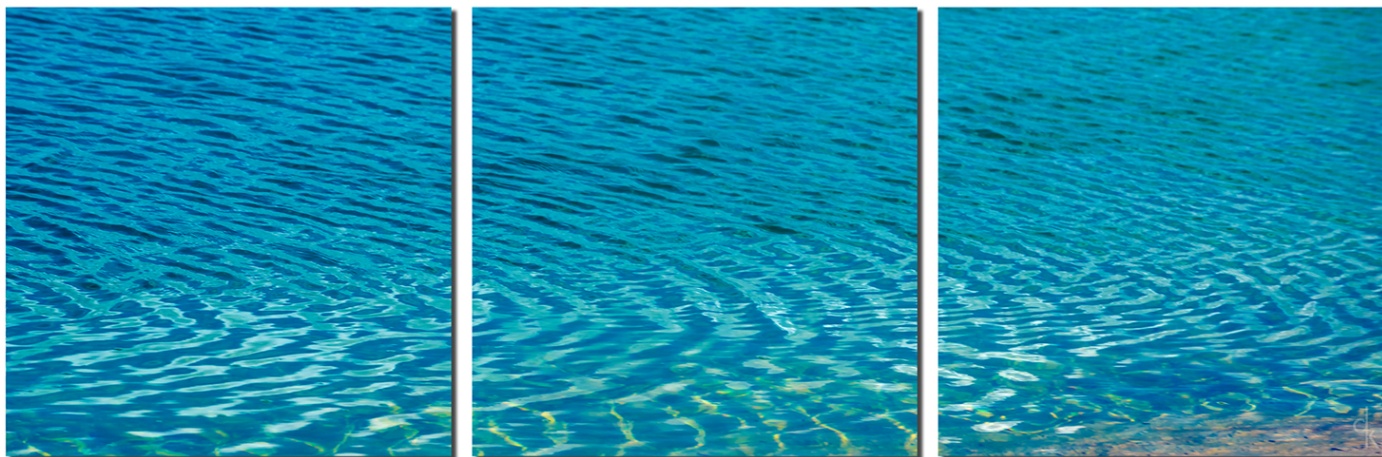

# LANOUE GALLERY

Debby Krim, *Silent Current*  
Photograph, 26 x 77 1/2 in