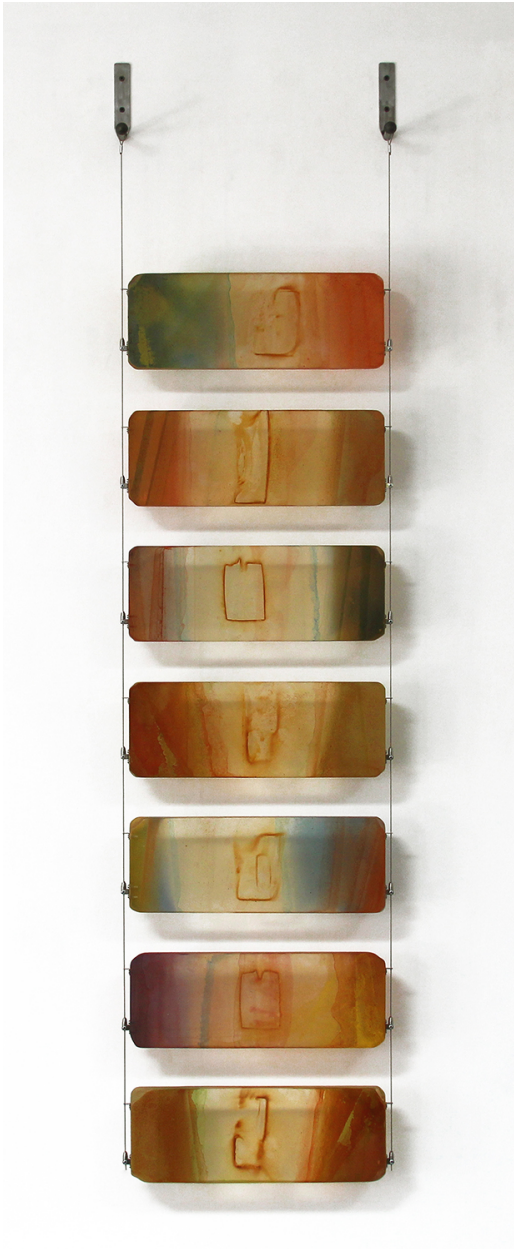

LANOUE GALLERY

Carrie McGee, *Desert*
Oxidized metal, acrylic & metal leaf on acrylic
panels, 72 x 17 x 4 in.