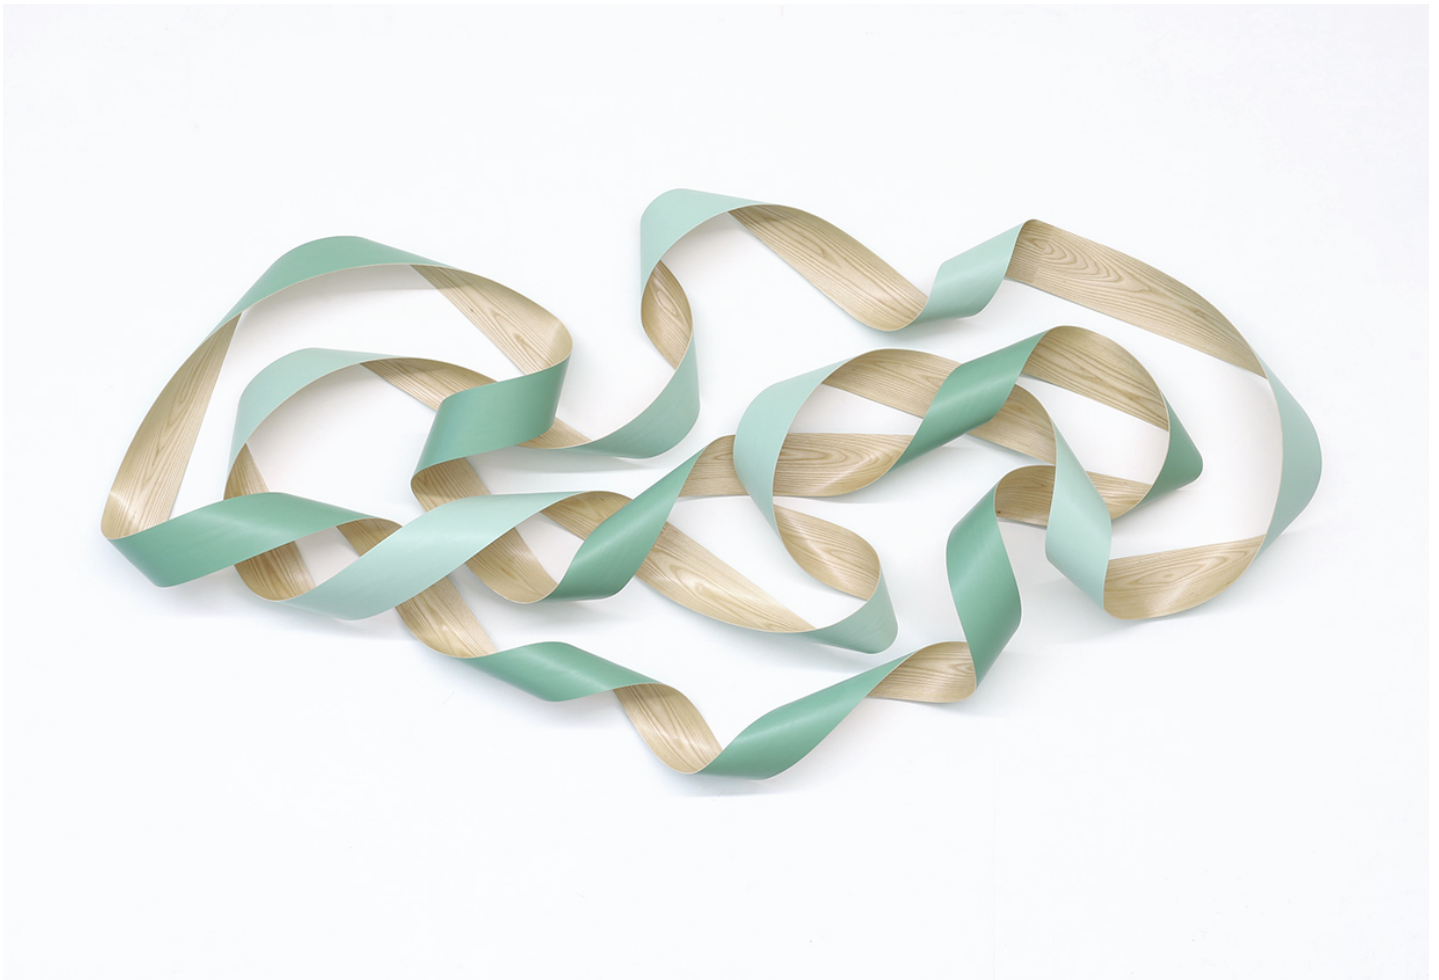

# LANOUE GALLERY

Jeremy Holmes, *Best Friends* (Sold)  
Painted white ash, 53 x 110 x 9 in.