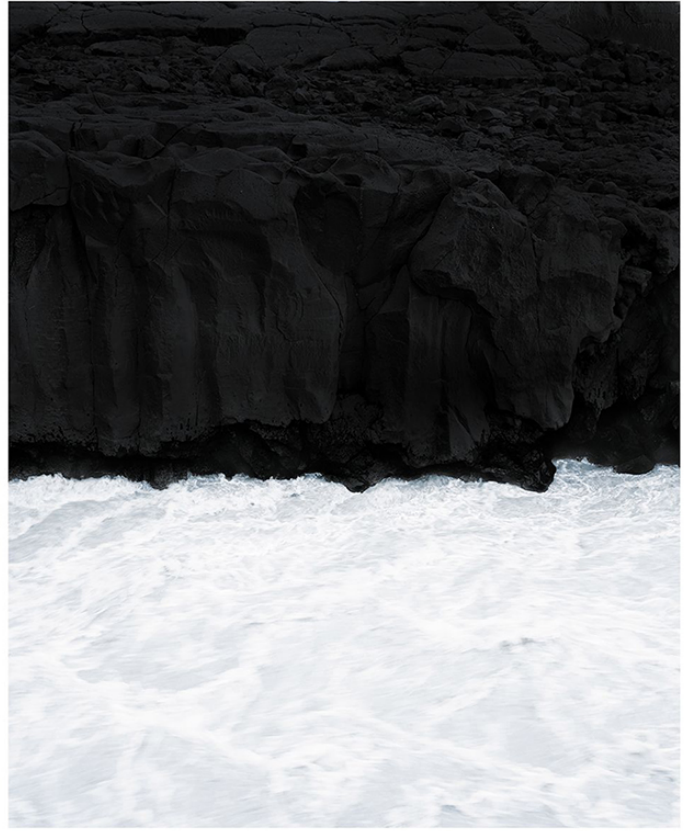

LANOUE GALLERY

Jonathan Smith, *River #12 (diptych)*
Chromogenic print, 30x48", 40x64", 50x80"