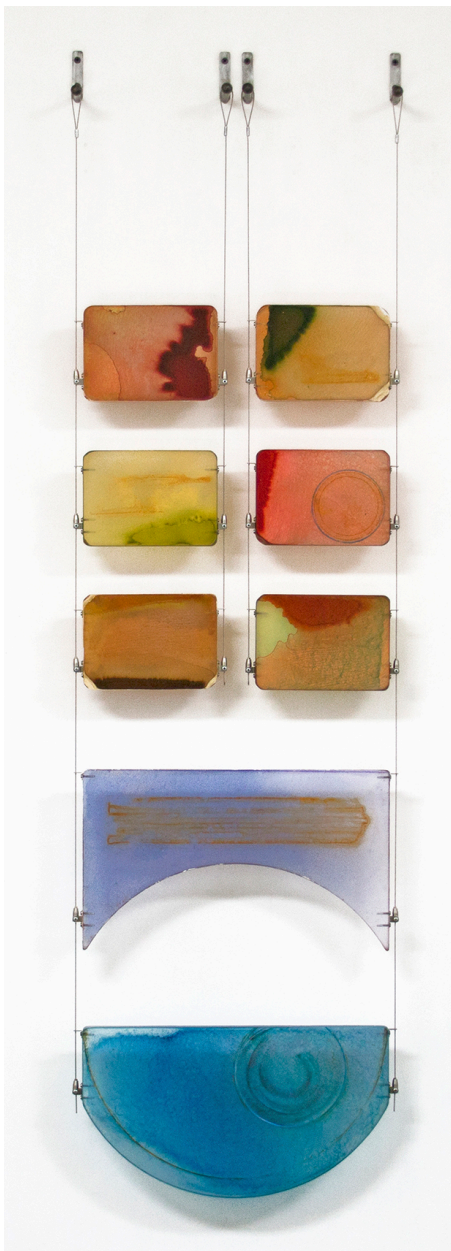

LANOUE GALLERY

Carrie McGee, *Totem (Sold)*
Oxidized metal, pigment & metal leaf on
acrylic panel, 61 x 17 x 4 inches